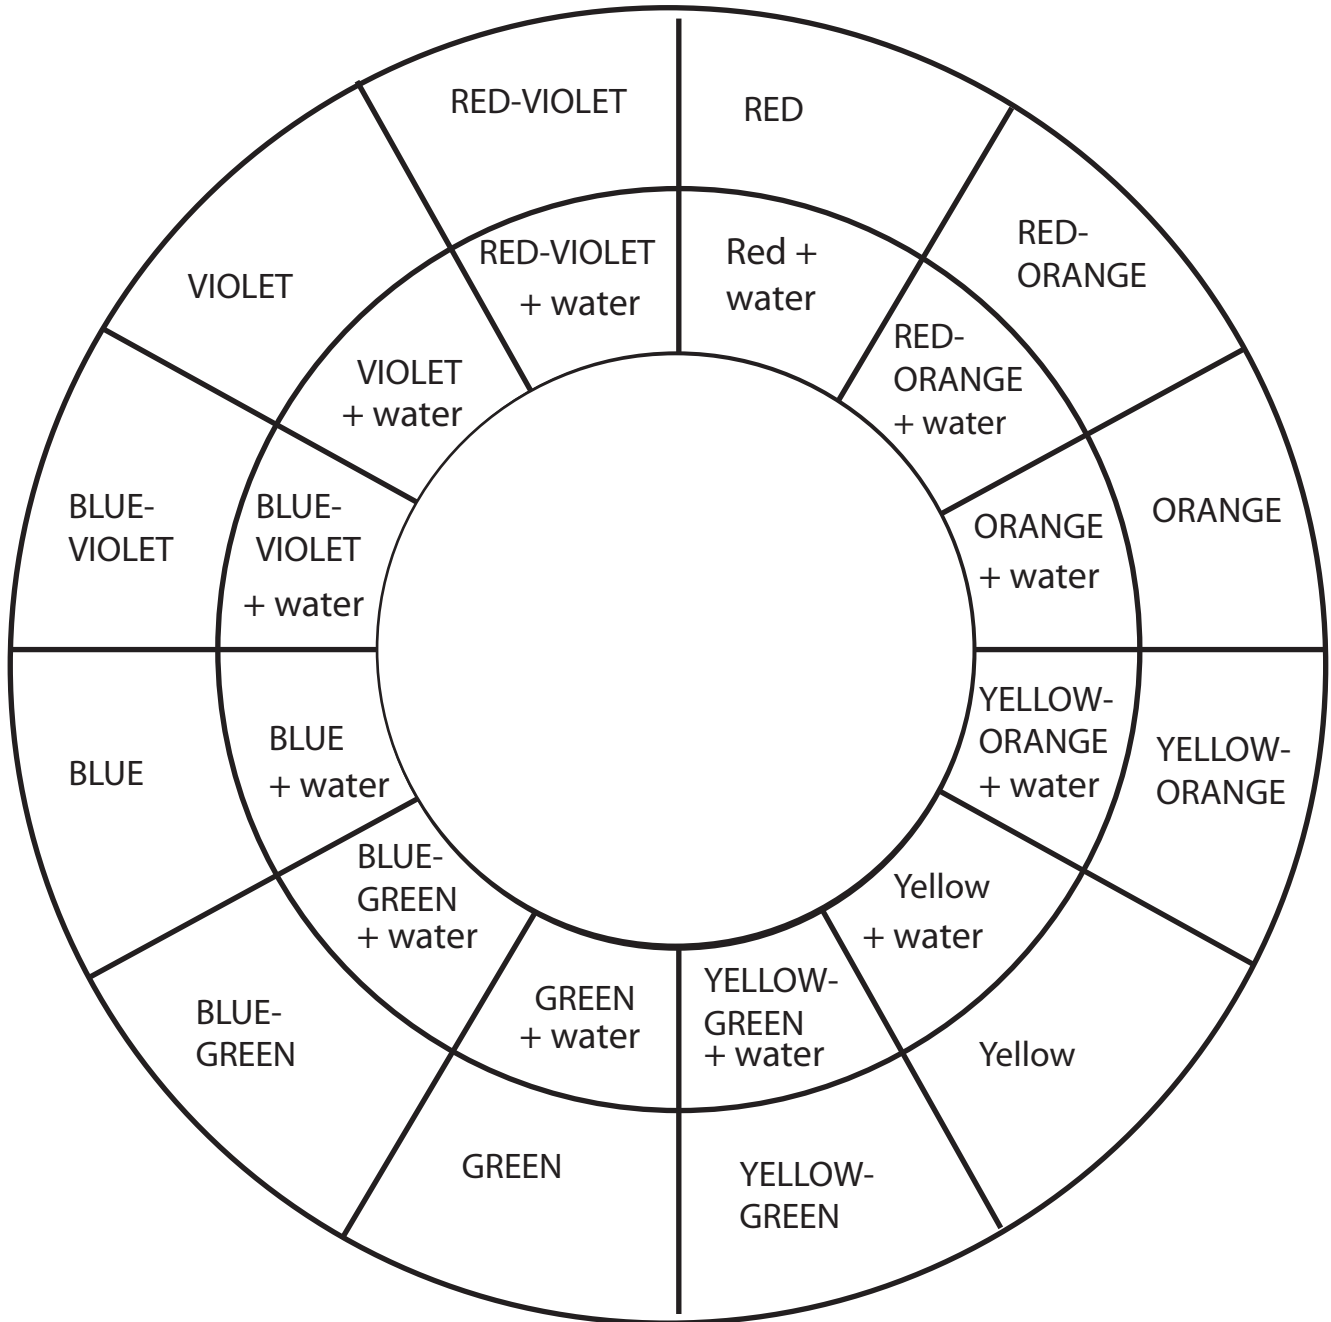

12 Step Color Wheel Watercolor

OUTSIDE RING: 12 Pure Hues

INSIDE RING: 12 Tints: pure color plus water